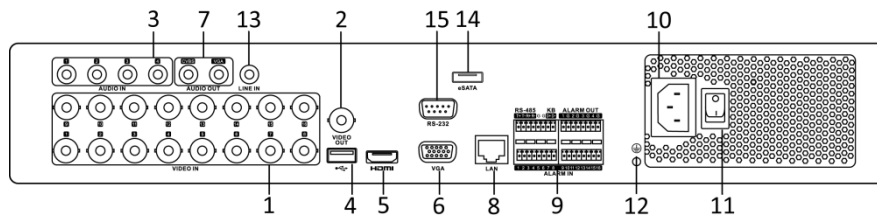

Physical Interfaces

The rear panel of DS-7304/7308HQHI-SH provides 4/8 video input interfaces.

Index	Description	Index	Description
1	VIDEO IN	9	RS-485 Serial Interface, Keyboard Interface, ALARM IN and ALARM OUT
2	VIDEO OUT	10	100 to 240 VAC Power Input
3	AUDIO IN, RCA Connector	11	Power Switch
4	USB Interface	12	GND
5	HDMI Interface	13	LINE IN
6	VGA Interface	14	eSATA Interface
7	CVBS AUDIO OUT and VGA AUDIO OUT	15	RS-232 Serial Interface
8	LAN Network Interface		

Available Models

DS-7304HQHI-SH, DS-7308HQHI-SH, DS-7316HQHI-SH

Distributed by

Headquarters

No.555 Qianmo Road, Binjiang District,
Hangzhou 310051, China
T +86-571-8807-5998
overseasbusiness@hikvision.com

Hikvision USA
T +1-909-895-0400
sales.usa@hikvision.com

Hikvision Italy
T +39-0438-6902
info.it@hikvision.com

Hikvision Singapore
T +65-6684-4718
sg@hikvision.com

Hikvision Europe
T +31-23-5542770
saleseuro@hikvision.com

Hikvision France
T +33(0)1-85-330-444
info.fr@hikvision.com

Hikvision Oceania
T +61-2-8599-4233
salesau@hikvision.com

Hikvision Middle East
T +971-4-8816086
salesme@hikvision.com

Hikvision Spain
T +34-91-737-16-55
info.es@hikvision.com

Hikvision Hong Kong
T +852-2151-1761

Hikvision Russia
T +7-495-669-67-99
saleru@hikvision.com

Hikvision Poland
T +48-22-460-01-50
poland@hikvision.com

Hikvision Canada
T +1-909-895-0400
sales.usa@hikvision.com

Hikvision India
T +91-22-28469900
sales@pramahikvision.com

Hikvision UK
T +44-1628-9021-4
support.uk@hikvision.com