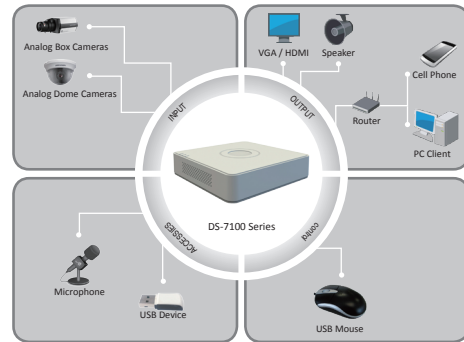

### 960H Mini DVR

#### Key features

- H.264 & dual-stream video compression
- Up to WD1(PAL:960×576,NTSC:960×480) resolution real-time recording
- Simultaneous VGA and CVBS outputs
- Alarm for video loss, motion detection, tampering and abnormal signal
- Embedded WEB server for remote access
- Mobile view on 3G/Wifi enabled device (iPhone, Android)