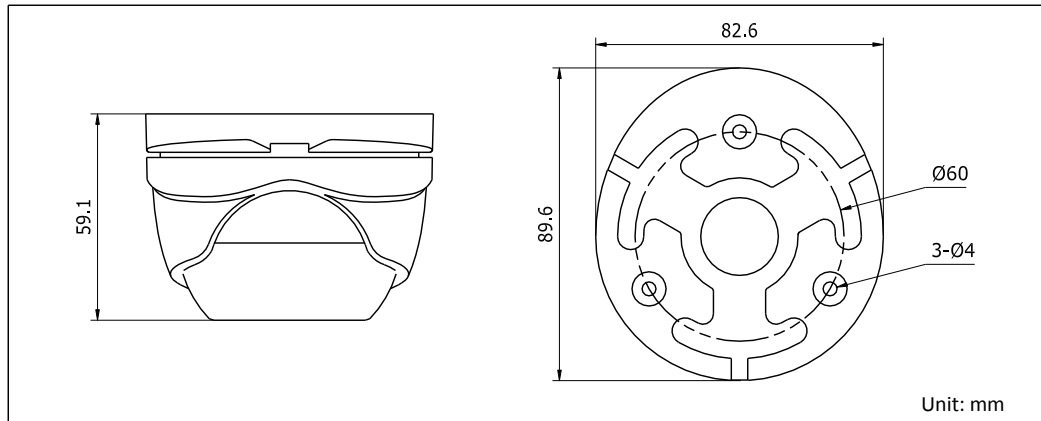

DS-2CE56C2T-IRM HD720P IR Turret Camera

Key Features

- 1.3 Megapixel high-performance CMOS
- Analog HD output, up to 720P resolution
- True Day/Night
- DNR, Smart IR
- Up to 20m IR distance
- IP66 weatherproof

Specifications

Camera	
Image Sensor	1.3MP CMOS Image Sensor
Signal System	PAL/NTSC
Effective Pixels	1280(H)*960(V)
Min. illumination	0.01 Lux @ (F1.2,AGC ON),0 Lux with IR
Shutter Time	1/25(1/30)s to 1/50,000s
Lens	2.8mm, 3.6mm, 6mm optional
	Angle of View: 74.6°(3.6mm), 92.6°(2.8mm), 49°(6mm)
Lens Mount	M12
Day & Night	ICR
Angle Adjustment	Pan: 0 - 360°, Tilt: 0 - 75°, Rotation: 0 - 360°
Synchronization	Internal synchronization
Video Frame Rate	720p@25fps/720p@30fps
HD Video Output	1 Analog HD output
S/N Ratio	>62dB
General	
Operating Conditions	-40 °C – 60 °C (-40 °F – 140 °F), Humidity 90% or less (non-condensing)
Power Supply	12 VDC ± 15%
Power Consumption	Max. 4W
Protection Level	IP66
IR Range	Up to 20m
Dimensions	89.6 × 59.1 mm (3.53" × 2.33")
Weight	340 g

Order Models

DS-2CE56C2T-IRM

Dimensions

Accessories

DS-1272ZJ-110-TRS

Wall Mounting

DS-1275ZJ

Vertical Pole Mounting