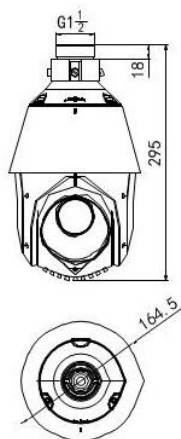

Dimensions

Unit:mm

Accessories